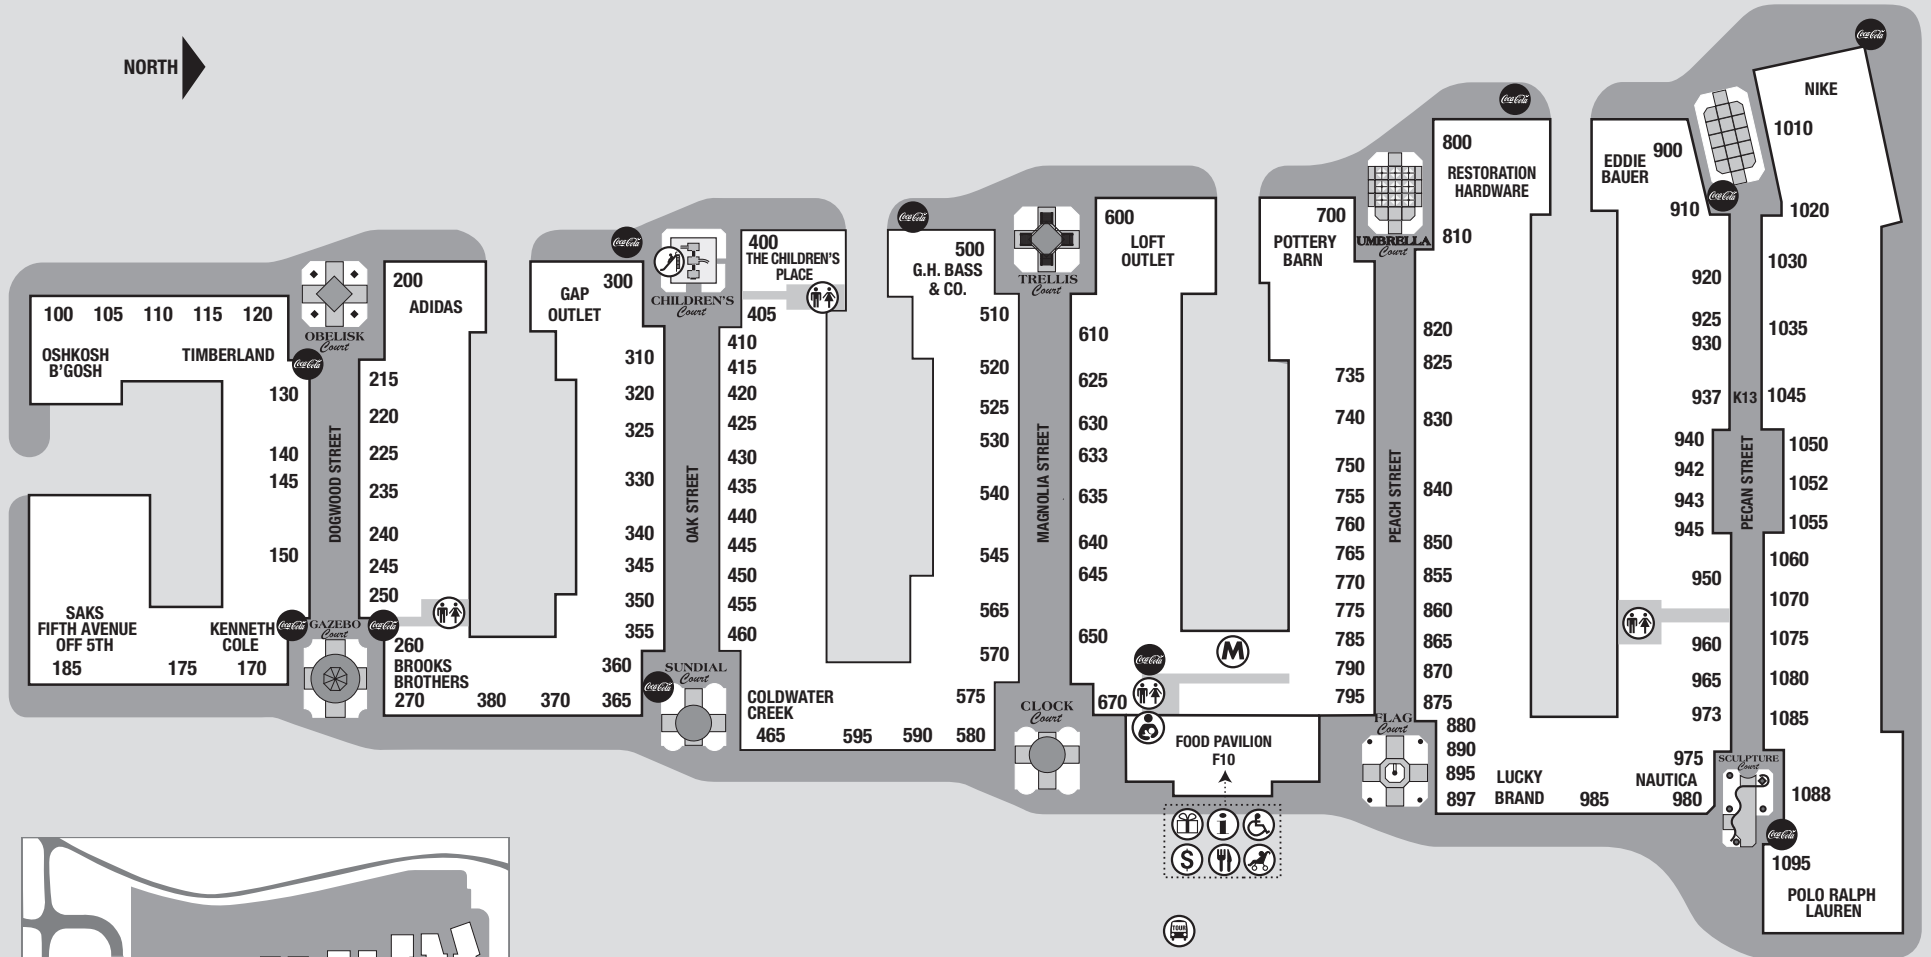

NORTH GEORGIA PREMIUM OUTLETS®

Designer Fashions & Sportswear

200	Adidas	265-9930
215	Aeropostale	344-3957
000	American Eagle Outfitters	Jan 2014
150	Ann Taylor Factory Store	531-1346
973	Banana Republic Factory Store	216-4192
445	BCBG Max Azria	216-4269
270	Brooks Brothers Factory Store	216-2865
270	Brooks Brothers Women	216-2865
950	Burberry	265-2100
820	CAbi	265-3212
1030	Calvin Klein	265-0027
1045	Charlotte Russe	216-5575
250	Chico's	265-7949
465	Coldwater Creek	531-0038
220	DKNY	216-0002
650	Dressbarn/Dressbarn Woman	216-4144
1020	Ecko Unltd	265-9934
900	Eddie Bauer Outlet	216-8732
245	Elie Tahari	531-1370
300	Gap Factory Store	216-2595
1060	Guess Factory Store	216-6405
545	HanesBrands	216-4062
330	Hugo Boss Factory Store	265-8150
525	Izod	216-4034
145	J.Crew	216-2739
565	Jockey	216-3945
925	Joe's Jeans	429-0181
425	Jones New York	216-1087
1035	Jos. A. Bank	216-9938
895	Juicy Couture	216-1774
170	Kenneth Cole	216-8315
450	Lacoste	344-1252
825	Lane Bryant Outlet	216-0939
140	Levi's Outlet Store	265-1075
600	Loft Outlet	216-2438
897	Lucky Brand	216-2002
130	MaxStudio.com	265-2005
345	Michael Kors	265-1300
770	Motherhood Maternity	216-5064
980	Nautica	216-6955
1010	Nike Factory Store	216-7779
325	Oakley Vault	531-1515
1075	PacSun	216-6421
610	Papaya	216-0900
1095	Polo Ralph Lauren Factory Store	216-6618
625	Rue21	216-2228
185	Saks Fifth Avenue Off 5th	216-4087
415	Sarar	Sept 2013
855	Soma Intimates	344-3871
510	Talbots	216-2700
1088	Tommy Hilfiger	216-7888
945	True Religion Brand Jeans	216-4069

410	U.S. Polo Assn.	216-8020
1052	Under Armour	265-0038
520	Van Heusen	216-4028
000	Wet Seal	Fall 2013
440	White House Black Market	216-4686
937	Wilsons Leather	216-8351
320	Zumiez	265-8076

For Children

105	Carter's	216-4425
400	The Children's Place Outlet	429-0060
110	Crazy 8	216-5456
460	Disney Outlet Store	July 2013
355	Gymboree Outlet	344-1451
1085	Hanna Andersson	216-3500
785	Hartstrings	216-7319
880	Justice	265-1993
100	OshKosh B'gosh	216-2294
870	Polo Ralph Lauren Children's Factory Store	216-7656

Shoes

435	Aerosoles	216-1454
240	Aldo	216-1345
985	Clarks Bostonian	216-4391
1070	Cole Haan	216-8160
740	Converse	216-2223
765	Crocs	216-8513
365	Easy Spirit	216-1912
350	Ecco	344-1455
635	Famous Footwear Outlet	216-4256
235	Finish Line	Fall 2013
500	G.H. Bass & Co.	216-4030
975	Johnston & Murphy	216-4252
775	Journeys	216-1277
645	Merrell	531-0014
340	Nine West Outlet	216-4260
1080	Puma	265-6021
570	Rack Room Shoes	216-4322
840	Reebok	216-5247
850	Rockport	216-5247
735	SAS Factory Shoe Store	265-1404
1050	Skechers	216-1262
590	Stride Rite Keds Sperry	216-3999
120	Timberland	216-4053
380	Ugg Australia	July 2013
430	Vince Camuto	265-1495

Fine Leather & Luggage

1055	Kipling	344-1339
420	Mori Luggage & Gifts Outlet	216-1956
225	Samsonite	216-4084

Accessories & Jewelry

755	Claire's Accessories	216-5013
920	Coach	216-6157
860	Fossil	216-2906
890	Kate Spade New York	216-1550
965	Lids	265-9133
360	Movado Company Store	216-4448
455	Sunglass Hut	265-8166
580	Sunglass Warehouse	531-1523
670	Ultra Diamonds	216-1753
000	Vera Bradley	Jan 2014
960	Zales Outlet	216-7685

Housewares & Home Furnishings

115	Kirkland's	216-8884
640	Kitchen Collection	265-1214
760	Le Creuset	216-7084
700	Pottery Barn Outlet	216-6456
800	Restoration Hardware	265-9822
595	Waterford Wedgwood	265-0065
810	Williams-Sonoma Outlet	216-5211

Gifts & Specialty Items